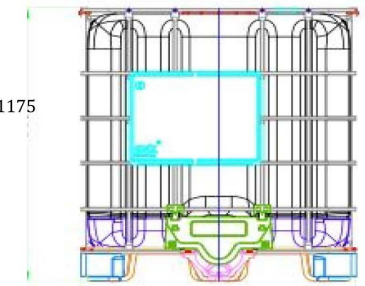

**Product Specification Sheet**

**DESCRIPTION:** 275 GALLON / 1000 LITER, UN, UV STABILIZED HDPE INNER CONTAINER, DN 150 CAP 2" Plug, Plastic pallet INTERMEDIATE BULK CONTAINER (IBC)

<b>Product Code</b>		<b>GNX- Bulkainers 1000 PP</b>	
<b>Dimensions</b>		LENGTH: 1200 MM (+/-5 MM) X WIDTH: 1000 MM (+/- 5 MM) HEIGHT: 1175 MM ( +/- 5 MM)	
<b>Tare Weight</b>		56.5 KG +/- 5 %	
<b>Material</b>		Galvanized Steel / Polyethylene high density	
<b>Outer container (Cage)</b>		Surface coated steel tubes with special features against extreme vibration stress.6/20 cage resistance welded with extra riveting at all the 20 joints on top horizontal bar along with all vertical members. Also two Restrain Bars are provided on top to support perfect stability. The cage is replaceable. and fitted with Label Plates Corner Protector: 4 pieces, PE-HD, Black	
	<b>Material</b>	Grid / Label plate = Steel, galvanized against corrosion	
<b>Inner container</b>		Rectangular blow molded inner tank High density polyethylene (PE-HD) with top 150 mm filling opening with 70 mm opning in top lid.	
	<b>Material</b>	PE-HD, UV stabilized natural white	
<b>Filling opening</b>		Filling Opening DN 150 with external thread, closed with Black screw cap with 70mm plug Black seal cap.	
	<b>Material</b>	Screw-cap DN 150:	PE-HD, Black
		Gasket in 150 mm plug	EPDM/VITON
		Gasket in 2" plug	PE
		Vent :	Yes with DG vent
<b>Discharge opening</b>		Fitted with Ball valve DN 50 (2") with handle and safety guard. Butress thread on OD. Outlet sealed with an Al- lined PE-foil. Valve closed with screw cap	
	<b>Material</b>	Discharge valve-Body	PE - Black
		Discharge valve-cap	PE - Black
		Neack Gasket	PE
		Ball Gasket	PE
<b>Pallet</b>		Frame type injection moulded plastic pallet, made of high quality PE. Provision of 4 way entry for lifting the IBC.	
	<b>Material</b>	Steel / Plastic (PE)	
<b>Heavy metal content</b>		Content of Lead, Cadmium, Mercury and Chromium below 100 ppm/weight, According EU-directive 94-62 EG	
<b>Printing / UN-marking</b>		31 HA1/Y/...	