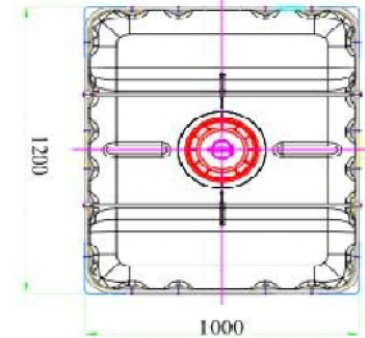

**Product Specification Sheet**

**DESCRIPTION:** 275 GALLON / 1000 LITER, UN, UV STABILIZED HDPE INNER CONTAINER, DN 150 CAP 2" Plug, Plastic pallet INTERMEDIATE BULK CONTAINER (IBC)

<b>Product Code</b>		<b>GNX- Bulkainers 1000 PP</b>	
<b>Dimensions</b>		LENGTH: 1200 MM (+/-5 MM) X WIDTH: 1000 MM (+/- 5 MM) HEIGHT: 1175 MM ( +/- 5 MM)	
<b>Tare Weight</b>		56.5 KG +/- 5 %	
<b>Material</b>		Galvanized Steel / Polyethylene high density	
<b>Outer container (Cage)</b>		Surface coated steel tubes with special features against extreme vibration stress.6/20 cage resistance welded with extra riveting at all the 20 joints on top horizontal bar along with all vertical members. Also two Restrain Bars are provided on top to support perfect stability. The cage is replaceable. and fitted with Label Plates Corner Protector: 4 pieces, PE-HD, Black	
	<b>Material</b>	Grid / Label plate = Steel, galvanized against corrosion	
<b>Inner container</b>		Rectangular blow molded inner tank High density polyethylene (PE-HD) with top 150 mm filling opening with 70 mm opning in top lid.	
	<b>Material</b>	PE-HD, UV stabilized natural white	
<b>Filling opening</b>		Filling Opening DN 150 with external thread, closed with Black screw cap with 70mm plug Black seal cap.	
	<b>Material</b>	Screw-cap DN 150:	PE-HD, Black
		Gasket in 150 mm plug	EPDM/VITON
		Gasket in 2" plug	PE
		Vent :	Yes with DG vent
<b>Discharge opening</b>		Fitted with Ball valve DN 50 (2") with handle and safety guard. Butress thread on OD. Outlet sealed with an Al- lined PE-foil. Valve closed with screw cap	
	<b>Material</b>	Discharge valve-Body	PE - Black
		Discharge valve-cap	PE - Black
		Neack Gasket	PE
		Ball Gasket	PE
<b>Pallet</b>		Frame type injection moulded plastic pallet, made of high quality PE. Provision of 4 way entry for lifting the IBC.	
	<b>Material</b>	Steel / Plastic (PE)	
<b>Heavy metal content</b>		Content of Lead, Cadmium, Mercury and Chromium below 100 ppm/weight, According EU-directive 94-62 EG	
<b>Printing / UN-marking</b>		31 HA1/Y/...	